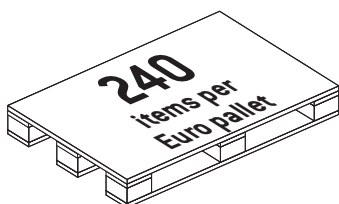

INDOOR WASTE MANAGEMENT

Sell Sheet FR-1002 FR-1003

RECTANGULAR WASTE BASKETS

Standard waste basket for all desk sides.

ABS material helps reduce fire related risks :
if content is set on fire, the wastebasket will not
melt nor contribute to fire propagation.

 13,2 L
FR-1003-BLA

 6,6 L
FR-1002-BLA

Durable plastic construction (ABS), impact and rust resistant

Scratch-resistant texture. Easy to clean, soft edges.

Technical Sheet FR-1002 FR-1003 RECTANGULAR WASTE BASKETS

FR-1002-BLA

FR-1003-BLA

CARTON SPECIFICATIONS FR-1002

CARTON SPECIFICATIONS FR-1003

Product code :

FR-1002-BLA
FR-1003-BLA

EAN code :

FR-1002-BLA: 4897020620525
FR-1003-BLA: 4897020620532

Product dimensions :

FR-1002-BLA:
(L) 24 x (W) 17 x (H) 26 cm
FR-1003-BLA:
(L) 28 x (W) 21 x (H) 31 cm