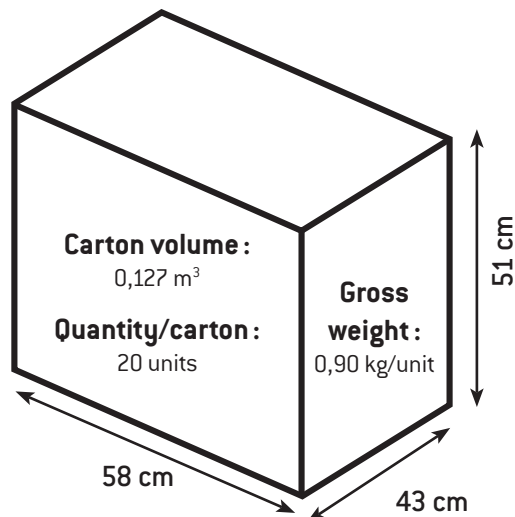

FR-1002-BLA

FR-1003-BLA

CARTON SPECIFICATIONS FR-1002

CARTON SPECIFICATIONS FR-1003

Product code :

FR-1002-BLA
FR-1003-BLA

EAN code :

FR-1002-BLA: 4897020620525
FR-1003-BLA: 4897020620532

Material :

ABS

Colour :

Black

Capacity :

FR-1002-BLA: 6,6 L
FR-1003-BLA: 13,2 L

Product net weight :

FR-1002-BLA: 0,58 kg/unit
FR-1003-BLA: 0,85 kg/unit

Product dimensions :

FR-1002-BLA:
(L) 24 x (W) 17 x (H) 26 cm
FR-1003-BLA:
(L) 28 x (W) 21 x (H) 31 cm