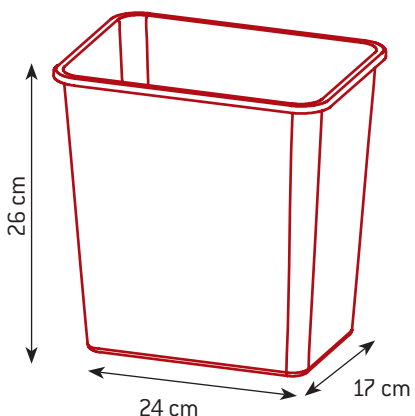

INDOOR WASTE MANAGEMENT

Sell Sheet FR-1002 FR-1003

RECTANGULAR WASTE BASKETS

Standard waste basket for all desk sides.

ABS material helps reduce fire related risks :
if content is set on fire, the wastebasket will not
melt nor contribute to fire propagation.

 13,2 L
FR-1003-BLA

 6,6 L
FR-1002-BLA

Durable plastic construction (ABS), impact and rust resistant

Scratch-resistant texture. Easy to clean, soft edges.

Technical Sheet FR-1002 FR-1003 RECTANGULAR WASTE BASKETS

Product dimensions :

FR-1002-BLA:
(L) 24 x (W) 17 x (H) 26 cm
FR-1003-BLA:
(L) 28 x (W) 21 x (H) 31 cm