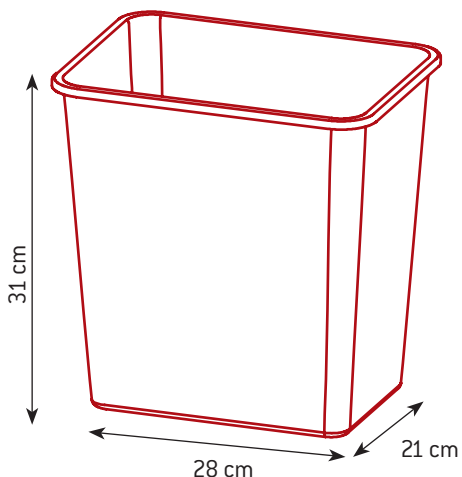

FR-1003-BLA