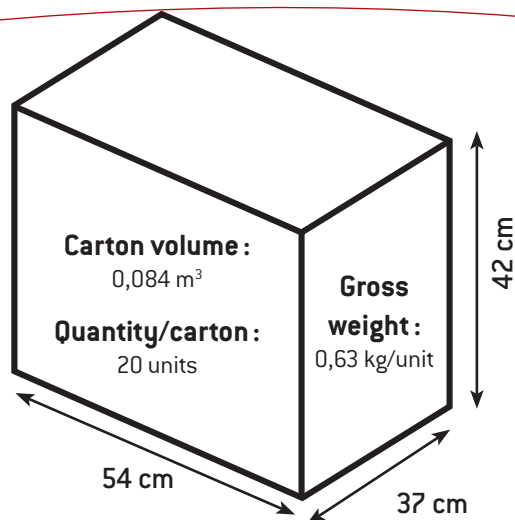

CARTON SPECIFICATIONS FR-1002